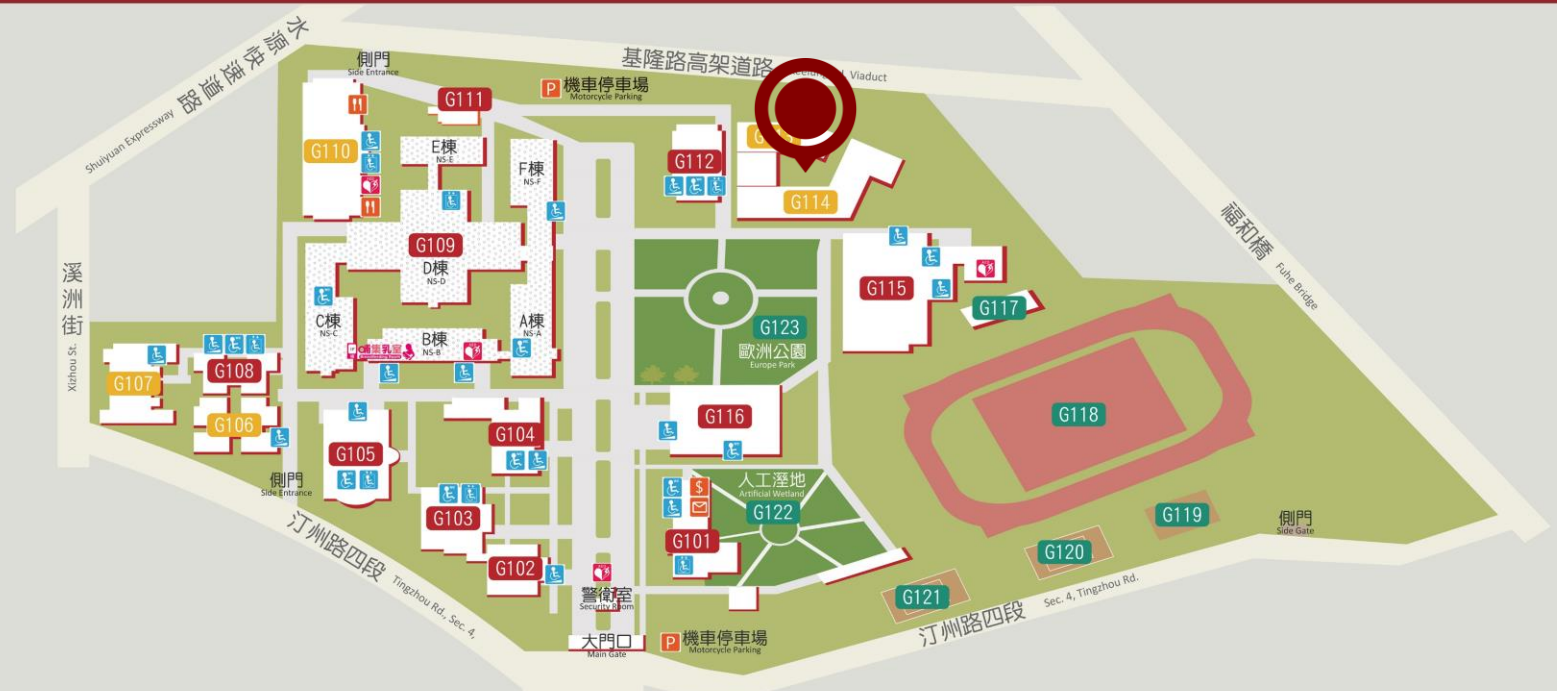

地理位置 Location

國立臺灣師範大學 公館校區配置圖 National Taiwan Normal University Gongguan Campus Map

G101 行政大樓 Administration Building	G104 數學館 Mathematics Building	G107 誠樓 Residence Hall D	G110 學七舍 Residence Hall E	G113 男二舍 Residence Hall F	G116 中正堂 Assembly Hall	G119 排球場 Volleyball Court	G122 人工溼地 Artificial Wetland
G102 綜合館 Conference Center	G105 圖書分館 Library	G108 應用科學大樓 Applied Science Building	G111 動物房 Animal Laboratory	G114 女二舍 Residence Hall G	G117 司令台 Review Stand	G120 籃球場 Basketball Court	G123 歐洲公園 Europe Park
G103 科教大樓 Science Education Building	G106 研究生宿舍 Residence Hall C	G109 理學院大樓 Natural Science Building Complex	G112 教學研究大樓 Lecture Hall	G115 體育館 Gymnasium	G118 運動場 Track and Field Ground	G121 硬式網球場 Tennis Court	

公館校區 Gongguan Campus

11677 臺北市文山區汀州路四段88號

88, Ting-chou Rd., Sec. 4,
Taipei 11677, Taiwan

- 自動體外心臟電擊去顫器
  Automated External Defibrillator
- 汽車停車場
  Parking
- 提款機
  ATM
- 郵局
  Post Office
- 餐廳
  Restaurant or Cafe
- 無障礙坡道
  Wheelchair Ramp
- 無障礙電梯
  Accessibility Elevator
- 無障礙廁所
  Restroom for the Disabled
- 無障礙車位
  Disabled Parking Only